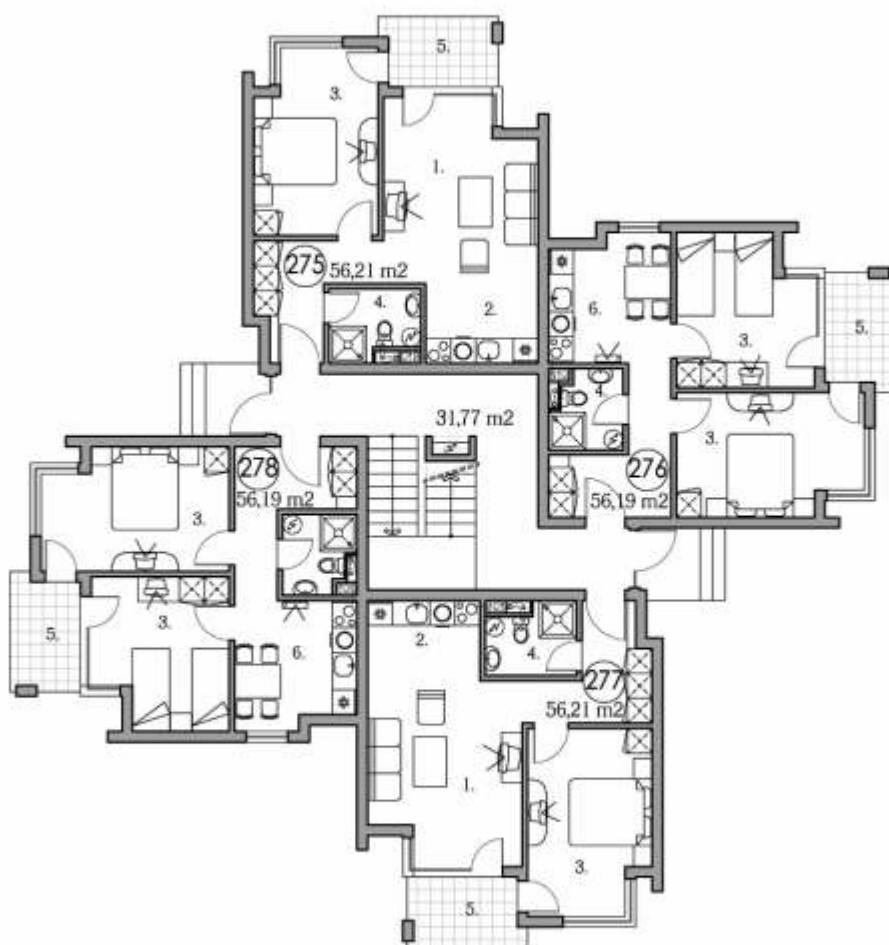

**GROUND FLOOR scale 1:150**

- 1.Living room
- 2.Kitchen
- 3.Bedroom
- 4.Bathroom
- 5.Terrace
- 6.Dining room with kitchen box

**HOLIDAY FORT CLUB - B3**