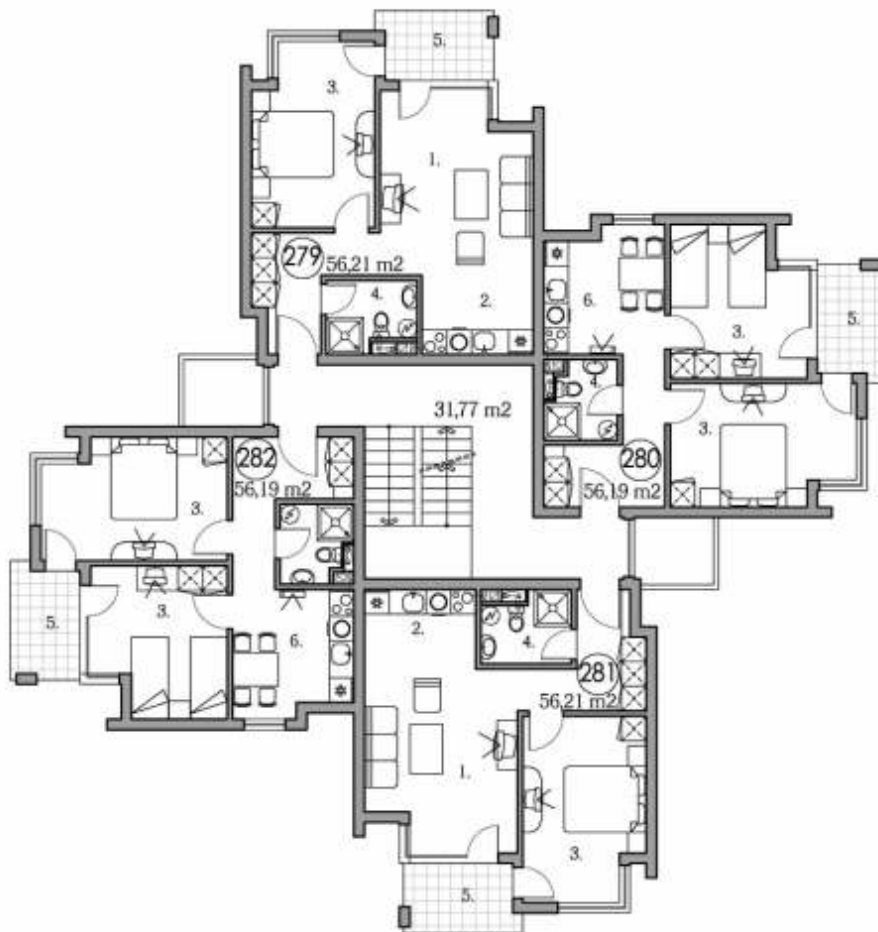

FIRST FLOOR scale 1:150

- 1. Living room
- 2. Kitchen
- 3. Bedroom
- 4. Bathroom
- 5. Terrace
- 6. Dining room with kitchen box

HOLIDAY FORT CLUB - B3