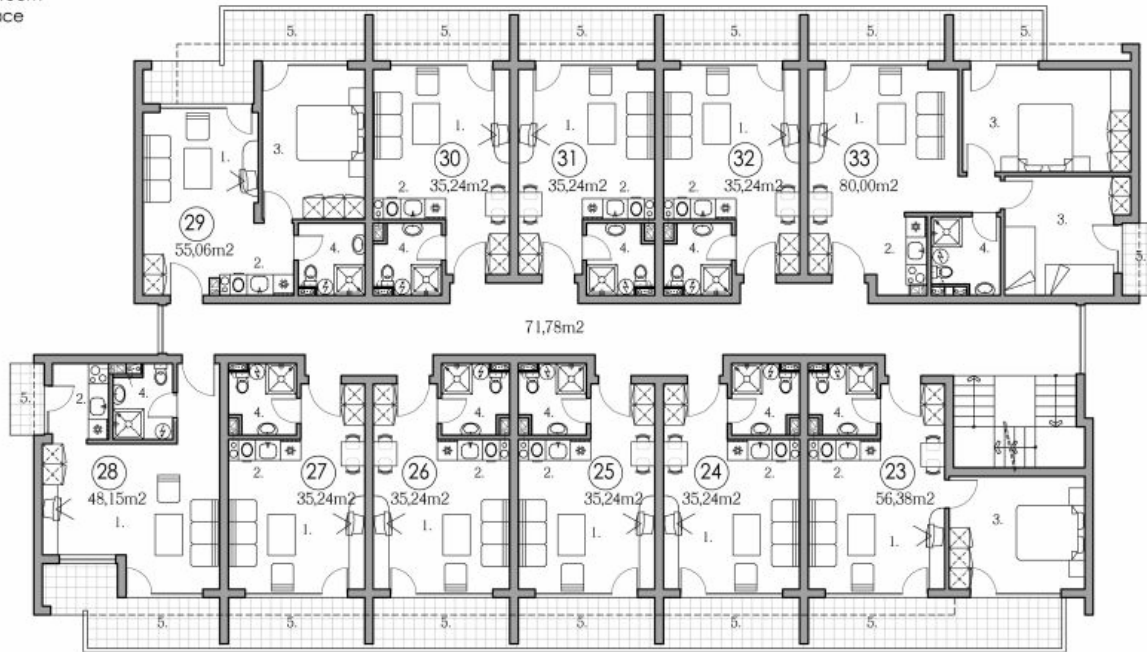

SECOND FLOOR scale 1:150

- 1.Living room
- 2.Kitchen
- 3.Bedroom
- 4.Bathroom
- 5.Terrace

HOLIDAY FORT CLUB - A1