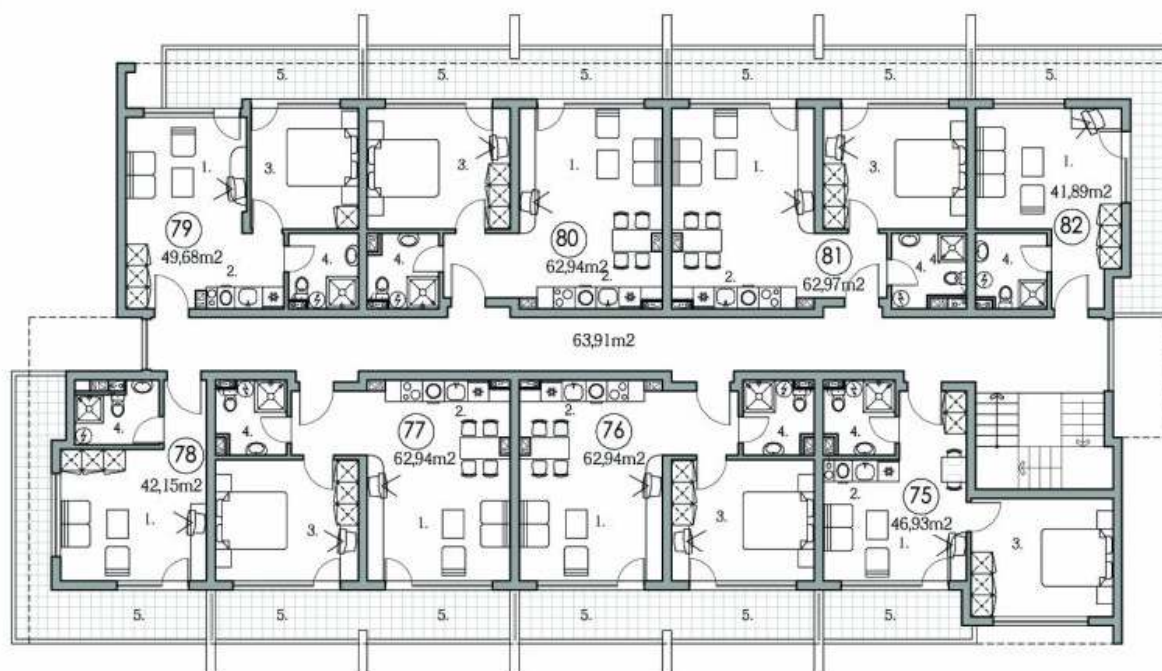

THIRD FLOOR scale 1:150

- 1.Living room
- 2.Kitchen
- 3.Bedroom
- 4.Bathroom
- 5.Terrace

HOLIDAY FORT CLUB - A2