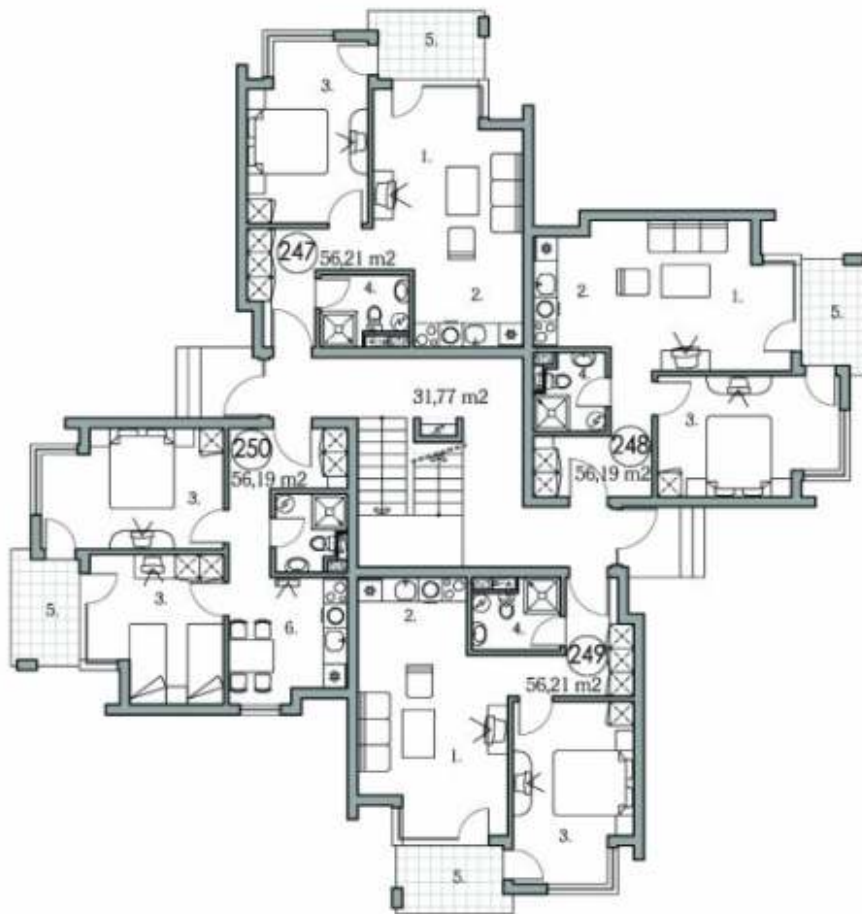

GROUND FLOOR scale 1:150

- 1.Living room
- 2.Kitchen
- 3.Bedroom
- 4.Bathroom
- 5.Terrace
- 6.Dining room with kitchen box

HOLIDAY FORT CLUB - B1