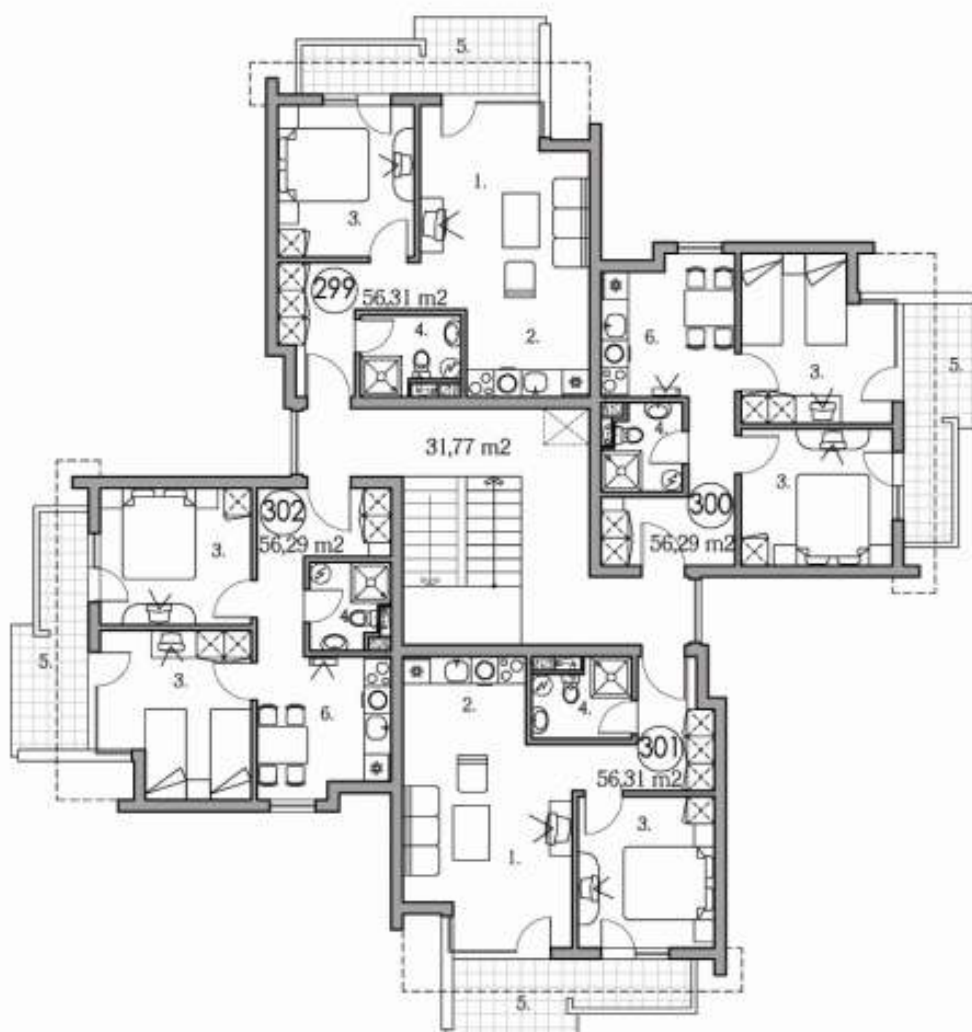

THIRD FLOOR scale 1:150

- 1. Living room
- 2. Kitchen
- 3. Bedroom
- 4. Bathroom
- 5. Terrace
- 6. Dining room with kitchen box

HOLIDAY FORT CLUB - B4