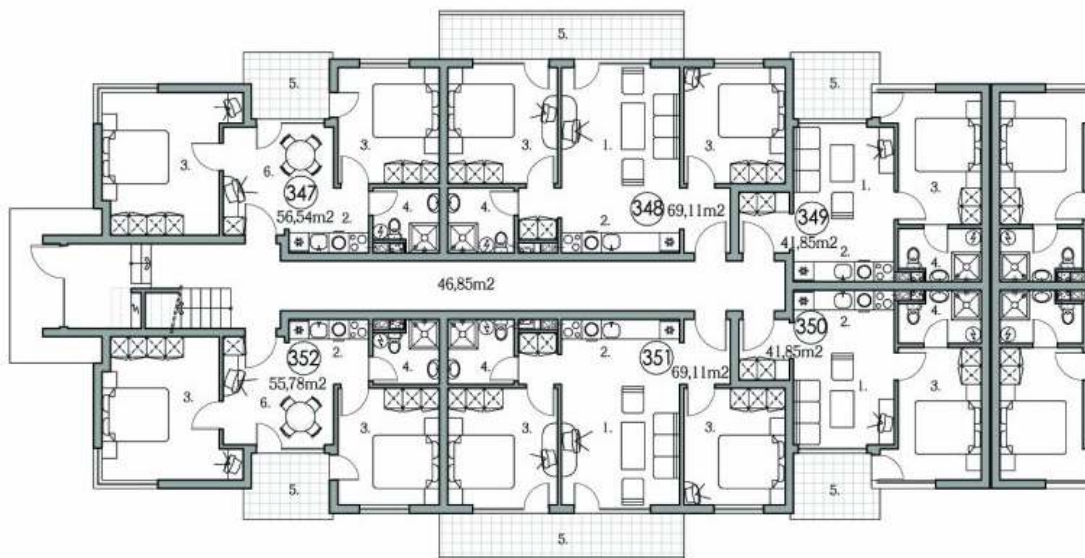

GROUND FLOOR scale 1:150

- 1.Living room
- 2.Kitchen
- 3.Bedroom
- 4.Bathroom
- 5.Terrace
- 6.Dining room with kitchen box

HOLIDAY FORT CLUB - C1