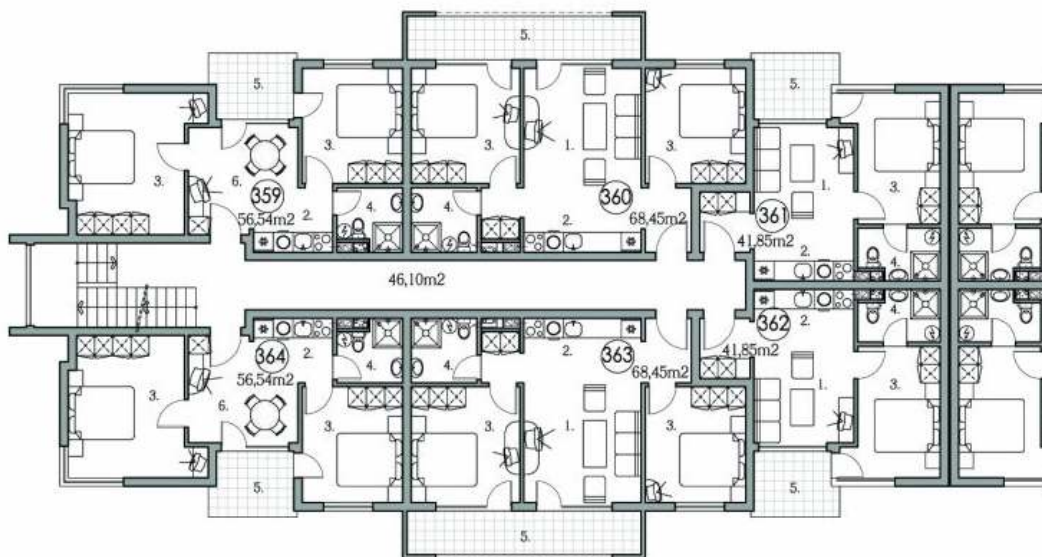

SECOND FLOOR scale 1:150

- 1.Living room
- 2.Kitchen
- 3.Bedroom
- 4.Bathroom
- 5.Terrace
- 6.Dining room with kitchen box

HOLIDAY FORT CLUB - C1