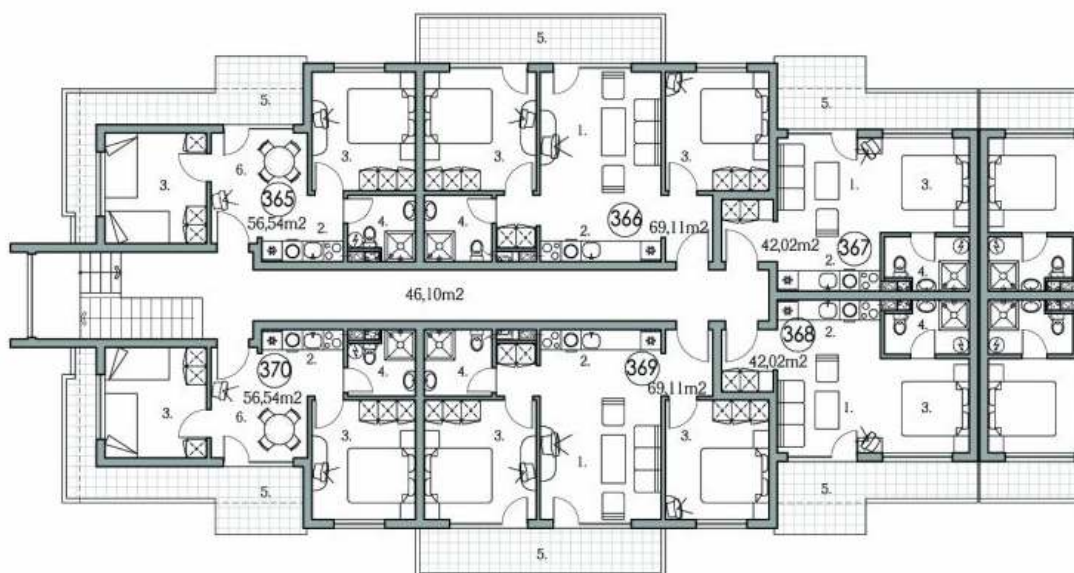

THIRD FLOOR scale 1:150

- 1.Living room
- 2.Kitchen
- 3.Bedroom
- 4.Bathroom
- 5.Terrace
- 6.Dining room with kitchen box

HOLIDAY FORT CLUB - C1