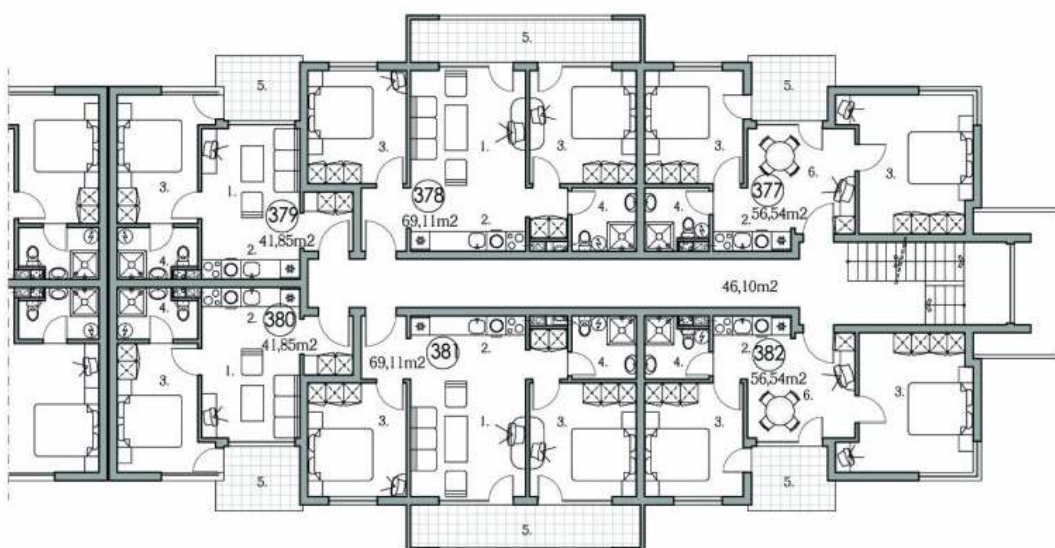

FIRST FLOOR scale 1:150

- 1. Living room
- 2. Kitchen
- 3. Bedroom
- 4. Bathroom
- 5. Terrace
- 6. Dining room with kitchen box

HOLIDAY FORT CLUB - C2