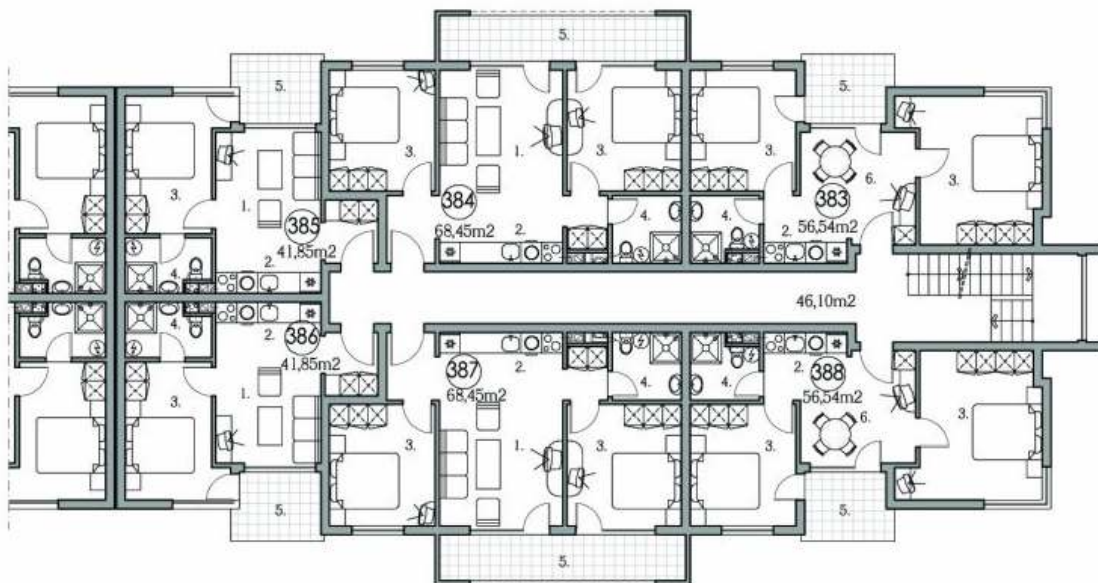

SECOND FLOOR scale 1:150

- 1. Living room
- 2. Kitchen
- 3. Bedroom
- 4. Bathroom
- 5. Terrace
- 6. Dining room with kitchen box

HOLIDAY FORT CLUB - C2