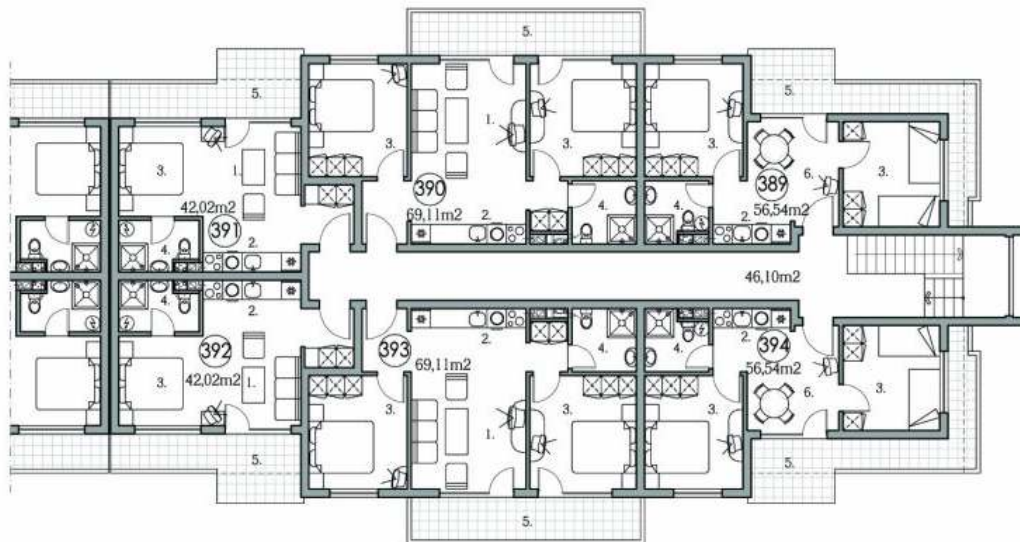

THIRD FLOOR scale 1:150

- 1.Living room
- 2.Kitchen
- 3.Bedroom
- 4.Bathroom
- 5.Terrace
- 6.Dining room with kitchen box

HOLIDAY FORT CLUB - C2