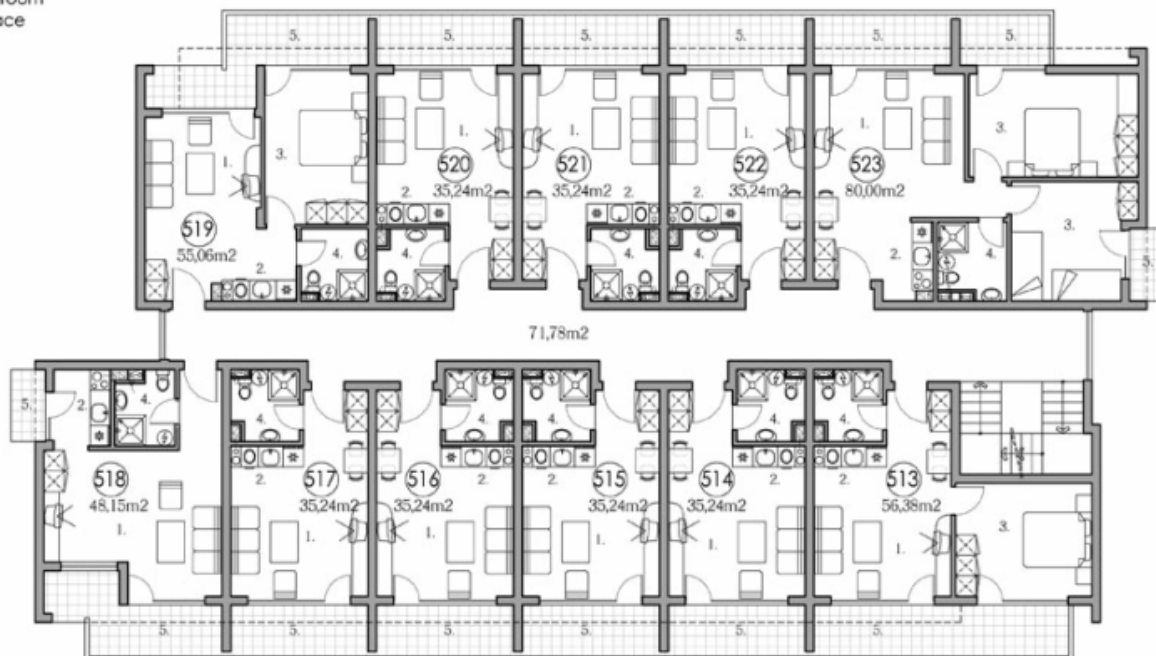

SECOND FLOOR scale 1:150

- 1. Living room
- 2. Kitchen
- 3. Bedroom
- 4. Bathroom
- 5. Terrace

HOLIDAY FORT CLUB - D1