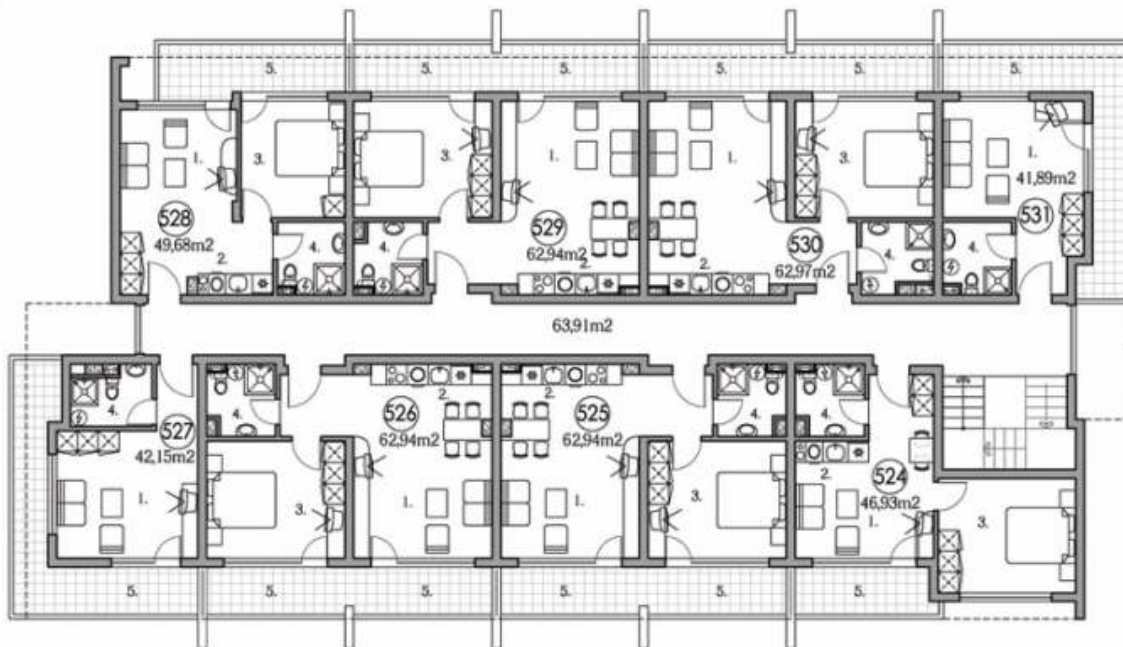

THIRD FLOOR scale 1:150

- 1.Living room
- 2.Kitchen
- 3.Bedroom
- 4.Bathroom
- 5.Terrace

HOLIDAY FORT CLUB - D1