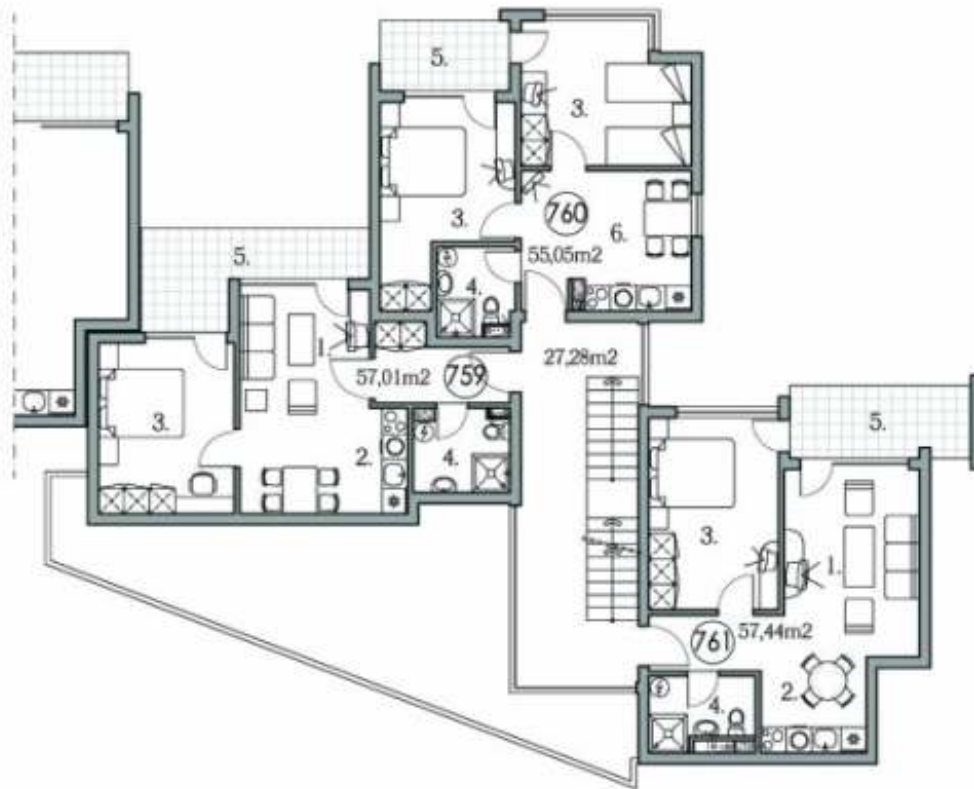

FIRST FLOOR scale 1:150

- 1. Living room
- 2. Kitchen
- 3. Bedroom
- 4. Bathroom
- 5. Terrace
- 6. Dining room with kitchen box

HOLIDAY FORT CLUB - F2