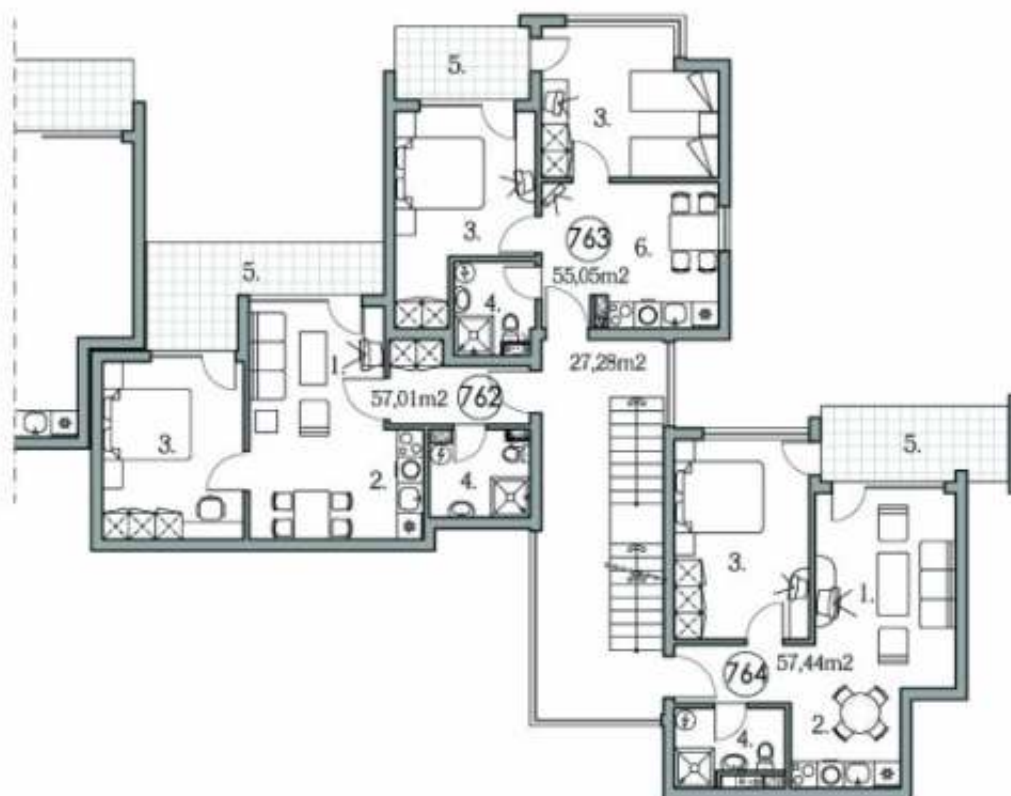

SECOND FLOOR scale 1:150

- 1.Living room
- 2.Kitchen
- 3.Bedroom
- 4.Bathroom
- 5.Terrace
- 6.Dining room with kitchen box

HOLIDAY FORT CLUB - F2