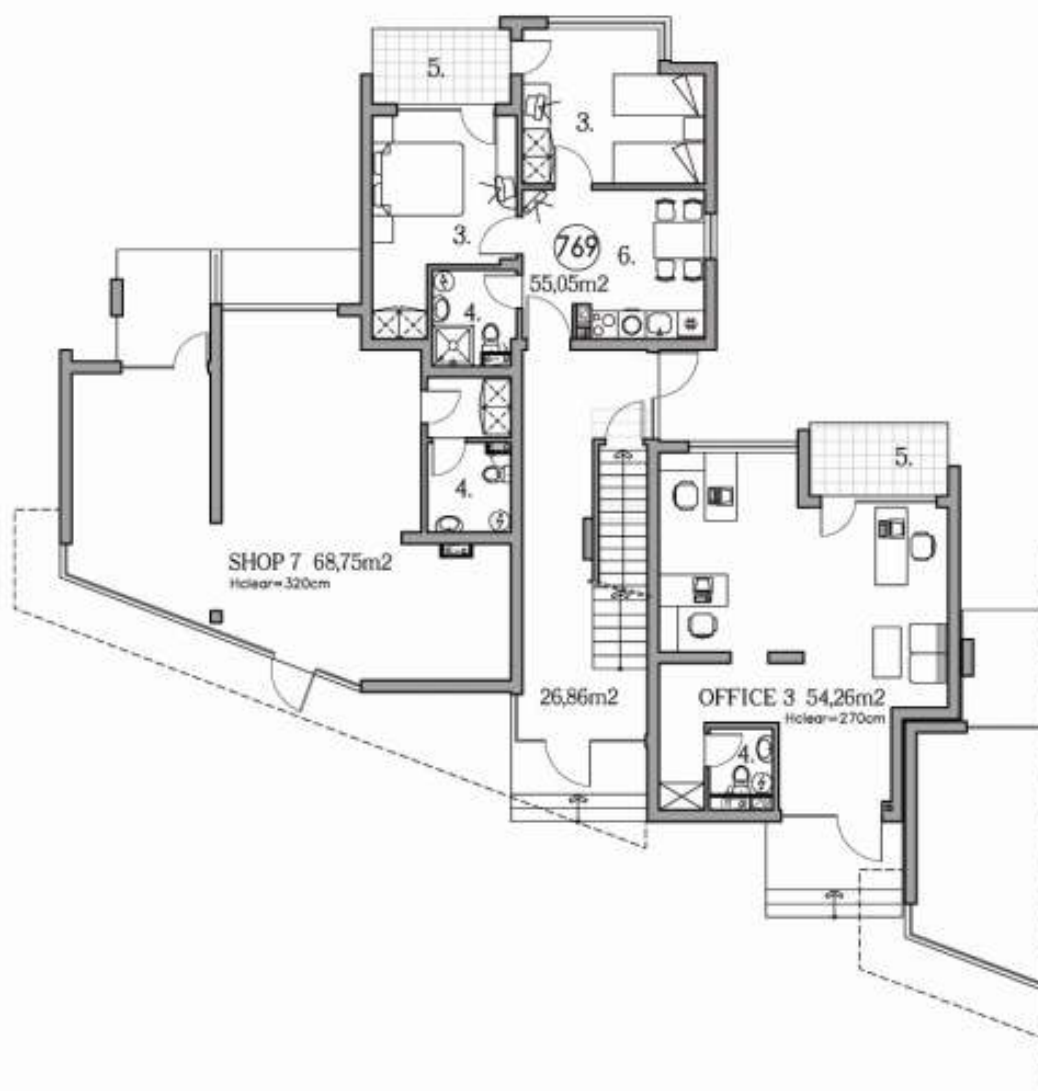

GROUND FLOOR scale 1:150

- 1.Living room
- 2.Kitchen
- 3.Bedroom
- 4.Bathroom
- 5.Terrace
- 6.Dining room with kitchen box

HOLIDAY FORT CLUB - F3