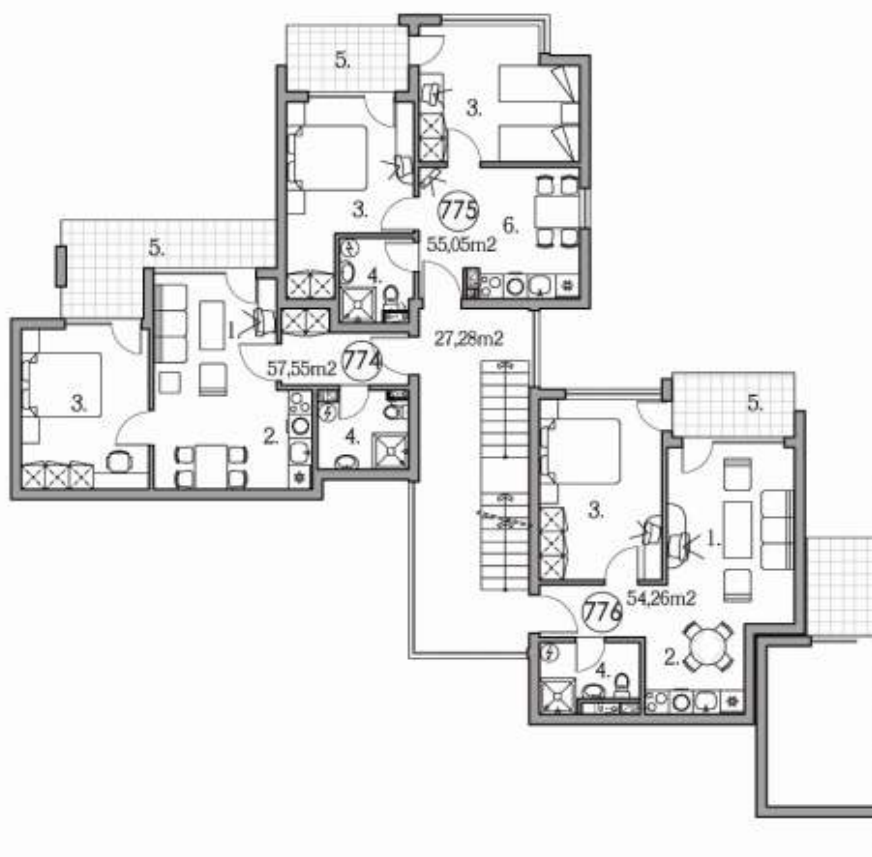

SECOND FLOOR scale 1:150

- 1.Living room
- 2.Kitchen
- 3.Bedroom
- 4.Bathroom
- 5.Terrace
- 6.Dining room with kitchen box

HOLIDAY FORT CLUB - F3