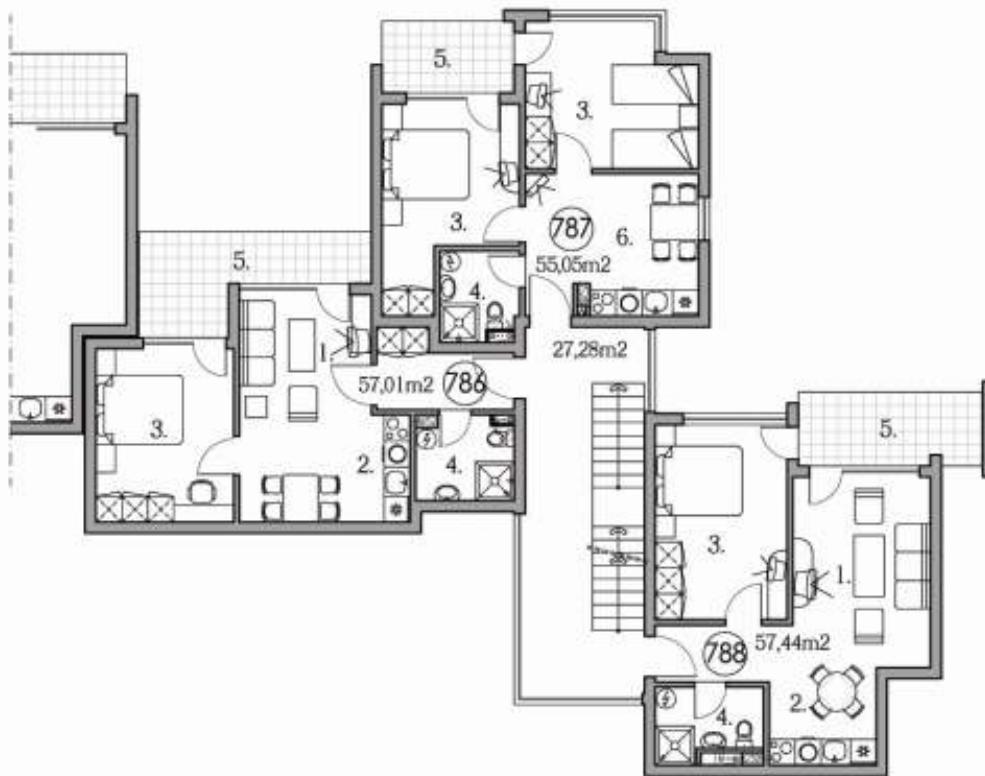

SECOND FLOOR scale 1:150

- 1.Living room
- 2.Kitchen
- 3.Bedroom
- 4.Bathroom
- 5.Terrace
- 6.Dining room with kitchen box

HOLIDAY FORT CLUB - F4